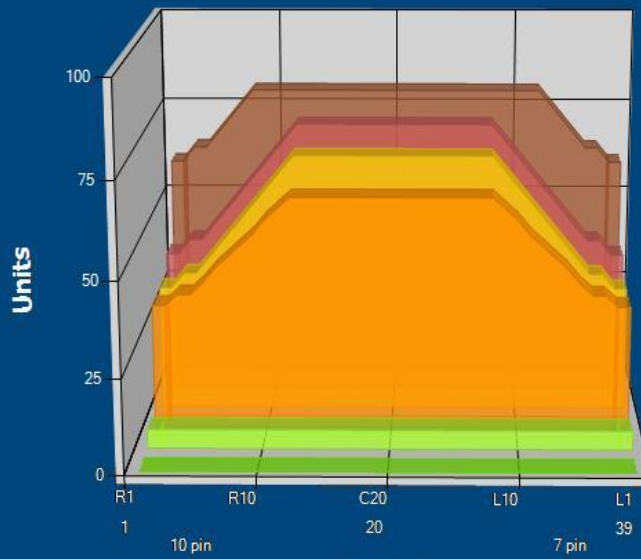

2018 SPB SO

Conditioner:
Cleaner:

Zone Configuration

Cleaner Transition

Mode: Clean and Condition
 Speed: Max Clean
 Start Cleaner Spray: 0 Feet
 Start Squeegee: 0 Feet
 Start Conditioning: 6 Inches
 Split Pattern: No

Zone 1	Avg	Ratio	Zone 2	Avg	Ratio
Left	68.8	1.2 : 1	Left	46.8	1.6 : 1
Right	68.8	1.2 : 1	Right	46.8	1.6 : 1
Center	80.0		Center	74.0	
Zone 3	Avg	Ratio	Zone 4	Avg	Ratio
Left	41.8	1.7 : 1	Left	40.0	1.6 : 1
Right	41.8	1.7 : 1	Right	40.0	1.6 : 1
Center	69.0		Center	62.0	
Zone 5	Avg	Ratio	Zone 6	Avg	Ratio
Left	5.0	1.0 : 1	Left	0.0	1.0 : 1
Right	5.0	1.0 : 1	Right	0.0	1.0 : 1
Center	5.0		Center	0.0	