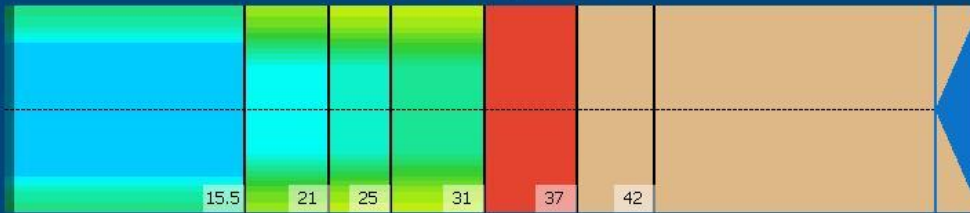

2018 SPB SO

Conditioner:
Cleaner:

Zone Configuration

Cleaner Transition

Mode: Clean and Condition
 Speed: Max Clean
 Start Cleaner Spray: 0 Feet
 Start Squeegee: 0 Feet
 Start Conditioning: 6 Inches
 Split Pattern: No

Zone 1	Avg	Ratio	Zone 2	Avg	Ratio
Left	68.8	1.2 : 1	Left	46.8	1.6 : 1
Right	68.8	1.2 : 1	Right	46.8	1.6 : 1
Center	80.0		Center	74.0	
Zone 3	Avg	Ratio	Zone 4	Avg	Ratio
Left	41.8	1.7 : 1	Left	40.0	1.6 : 1
Right	41.8	1.7 : 1	Right	40.0	1.6 : 1
Center	69.0		Center	62.0	
Zone 5	Avg	Ratio	Zone 6	Avg	Ratio
Left	5.0	1.0 : 1	Left	0.0	1.0 : 1
Right	5.0	1.0 : 1	Right	0.0	1.0 : 1
Center	5.0		Center	0.0	